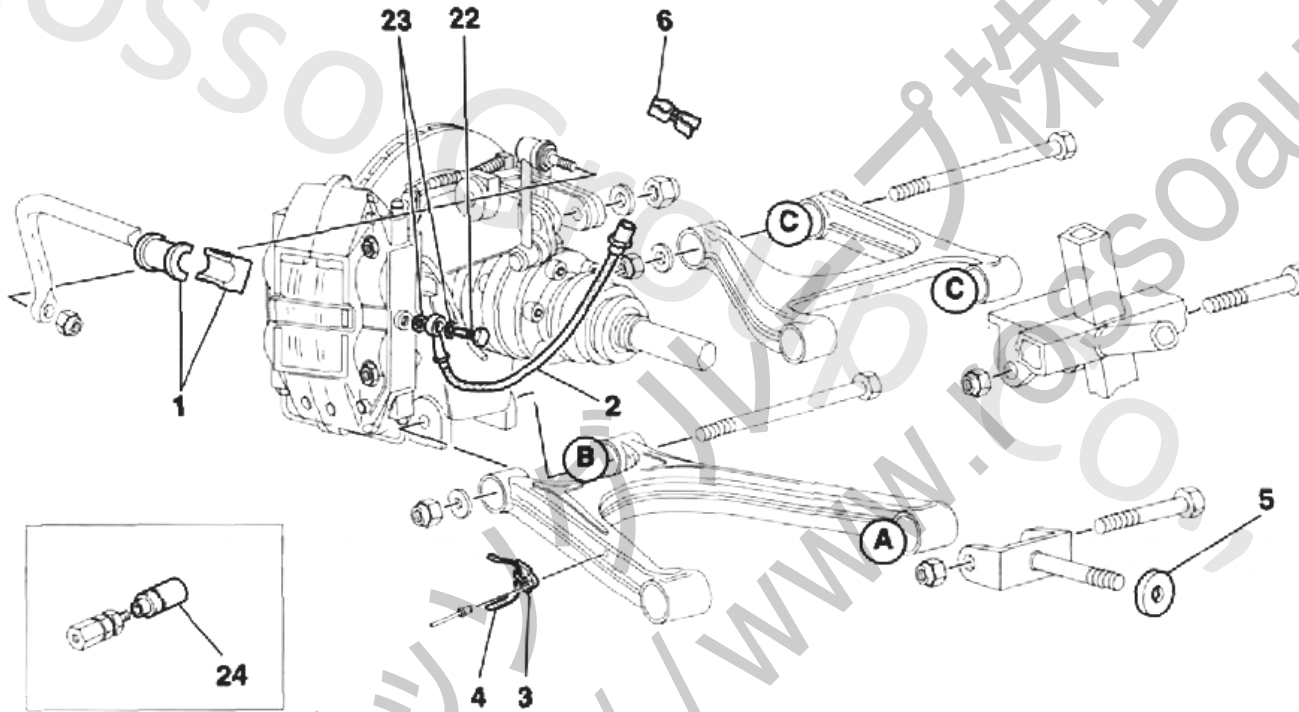

012 Rear Suspension & Brake...

012 Rear Suspension & Brake...

No.	Part No.	Name	Qty
1	164762	BUMPER	2
2	166015	BRAKE PIPE	2
3	163288	PLATE	2
4	163287	CLAMP	2
5	163325	SPACER	2
6	124551	SPRING CLAMP	4
7	148651	BIG THRUST WASHER	8
8	148730	INNER SPACER	8
9	148729	BIG DUST SEAL	16
10	101009	THRUST WASHER	16
11	101010	INNER BUSH	16
12	100796	DOWEL	16
13	148600	OUTSIDE BUSH	8
14	148650	SMALL DUST SEAL	8
15	148678	SMALL THRUST WASHER	4
16	148607	SMALL THRUST WASHER	4
17	149746	BIG THRUST WASHER	8
18	150379	INNER SPACER	8
19	149563	OUTSIDE UPPER BUSH	8
20	148599	SMALL DUST SEAL	8
21	149564	SMALL THRUST WASHER	8
22	169829	SCREW	2
23	10260160	WASHER	4
24	155808	BRAKING REGULATOR AS AN ALTERNATIVE FOR NO. 157908	2