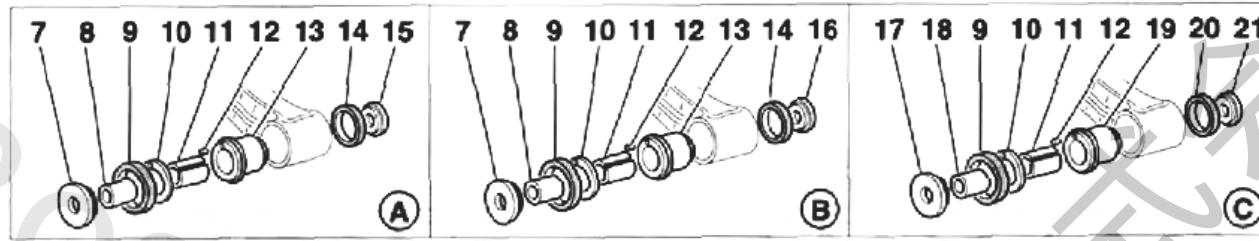

012 Rear Suspension & Brake...

012 Rear Suspension & Brake...

No.	Part No.	Name	Qty
1	164762	BUMPER	2
2	166015	BRAKE PIPE	2
3	163288	PLATE	2
4	163287	CLAMP	2
5	163325	SPACER	2
6	124551	SPRING CLAMP	4
7	148651	BIG THRUST WASHER	8
8	148730	INNER SPACER	8
9	148729	BIG DUST SEAL	16
10	101009	THRUST WASHER	16
11	101010	INNER BUSH	16
12	100796	DOWEL	16
13	148600	OUTSIDE BUSH	8
14	148650	SMALL DUST SEAL	8
15	148678	SMALL THRUST WASHER	4
16	148607	SMALL THRUST WASHER	4
17	149746	BIG THRUST WASHER	8
18	150379	INNER SPACER	8
19	149563	OUTSIDE UPPER BUSH	8
20	148599	SMALL DUST SEAL	8
21	149564	SMALL THRUST WASHER	8
22	169829	SCREW	2
23	10260160	WASHER	4
24	155808	BRAKING REGULATOR AS AN ALTERNATIVE FOR NO. 157908	2