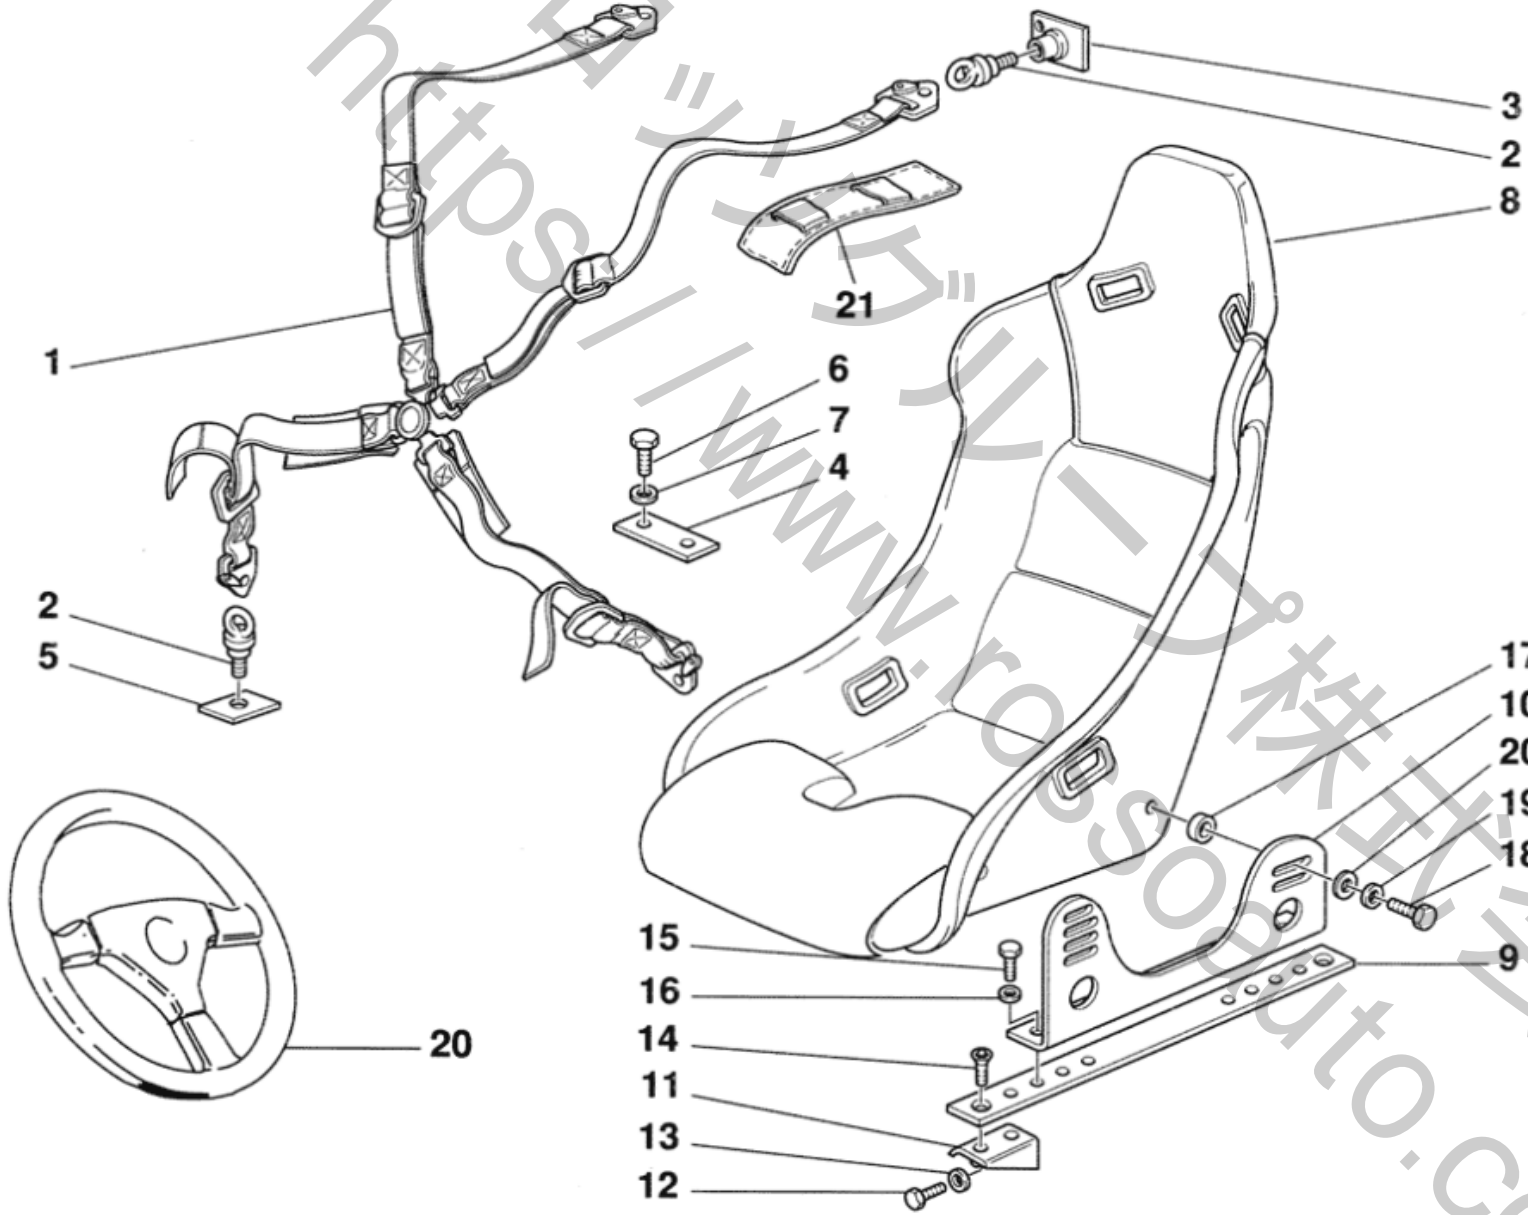

- <001 Seat Safety Belts and Seat>
- <002 Pedal Plates - Clutch Disc- Extinguisher>
- <003 Roll Bar>
- <004 Tow Hooks - Headlight Guards - Bumpers>
- <005 Battery and Battery Disconnection Switch>
- <006 Fuel Feed System>
- <007 Exhaust System>
- <008 Wheels and Brake Air Intakes>
- <009 Front Suspension Pads and Brake Pipes>
- <010 Rear Suspension Pads and Brake Pipes>

## <001 Seat Safety Belts and Seat>

No.	Part No.	Name	Qty
0	147553	INTERNAL BRACKET	1
0	148594	R.H. BRACKET	1
0	145247	SAFETY BELTS COMPLETE WITH PLATES AND FIXINGS	1
0	164777	SEAT FIXING KIT	1
1	158067	6-FIX. POINTS SAFETY BELT	1
1	148598	BELTS FIXING ASSEMBLY	1
2	147680	EYEBOLT	8
3	62966300	UPPER PLATE	2
4	147763	CENTRAL PLATE	1
5	147762	DRIVER EXTERNAL SIDE PLATE	1
5	147759	INTERNAL PLATE	2
5	147761	PASSENGER EXTERNAL SIDE PLATE	1
6	14306424	SCREW	2
7	11198074	WASHER	2
8	166888	SEAT	1
8	144991	SEAT	1
9	158085	L.H. THREAD GUIDE	1
9	147504	R.H. THREAD GUIDE	1
9	147503	THREAD GUIDE	2
10	148595	L.H. BRACKET	1
11	147652	EXTERNAL BRACKET	1
12	14306320	SCREW	2
13	11198074	WASHER	2
14	14441921	SCREW	4
15	16043424	SCREW	4
16	11198074	WASHER	4
17	147632	SPACER	4
18	16043424	FRONT SCREW	2
18	16043824	REAR SCREW	2
19	63285300	WASHER	8
20	148496	STEERING WHEEL	1

<002 Pedal Plates - Clutch Disc- Extinguisher>

<002 Pedal Plates - Clutch Disc- Extinguisher>

No.	Part No.	Name	Qty
0	145245	EXTINGUISHER KIT COMPLETE WITH SUPPORTS AND FITTINGS	1
1	128599	CLUTCH PEDAL PLATE	1
2	128608	BRAKE PEDAL PLATE	1
3	145246	ACCELERATOR PEDAL PLATE	1
4	14441420	SCREW	4
5	14496424	WASHER	4
6	102948	NUT	4
7	14440021	SCREW	4
8	12642601	WASHER	4
9	10721911	NUL	4
10	145245	EXTINGUISHER	1
11	147768	BRACKET	2
12	10902724	SCREW	4
13	14496424	WASHER	8
14	102741	NUT	4
15	159129	CLUTCH DISC	1