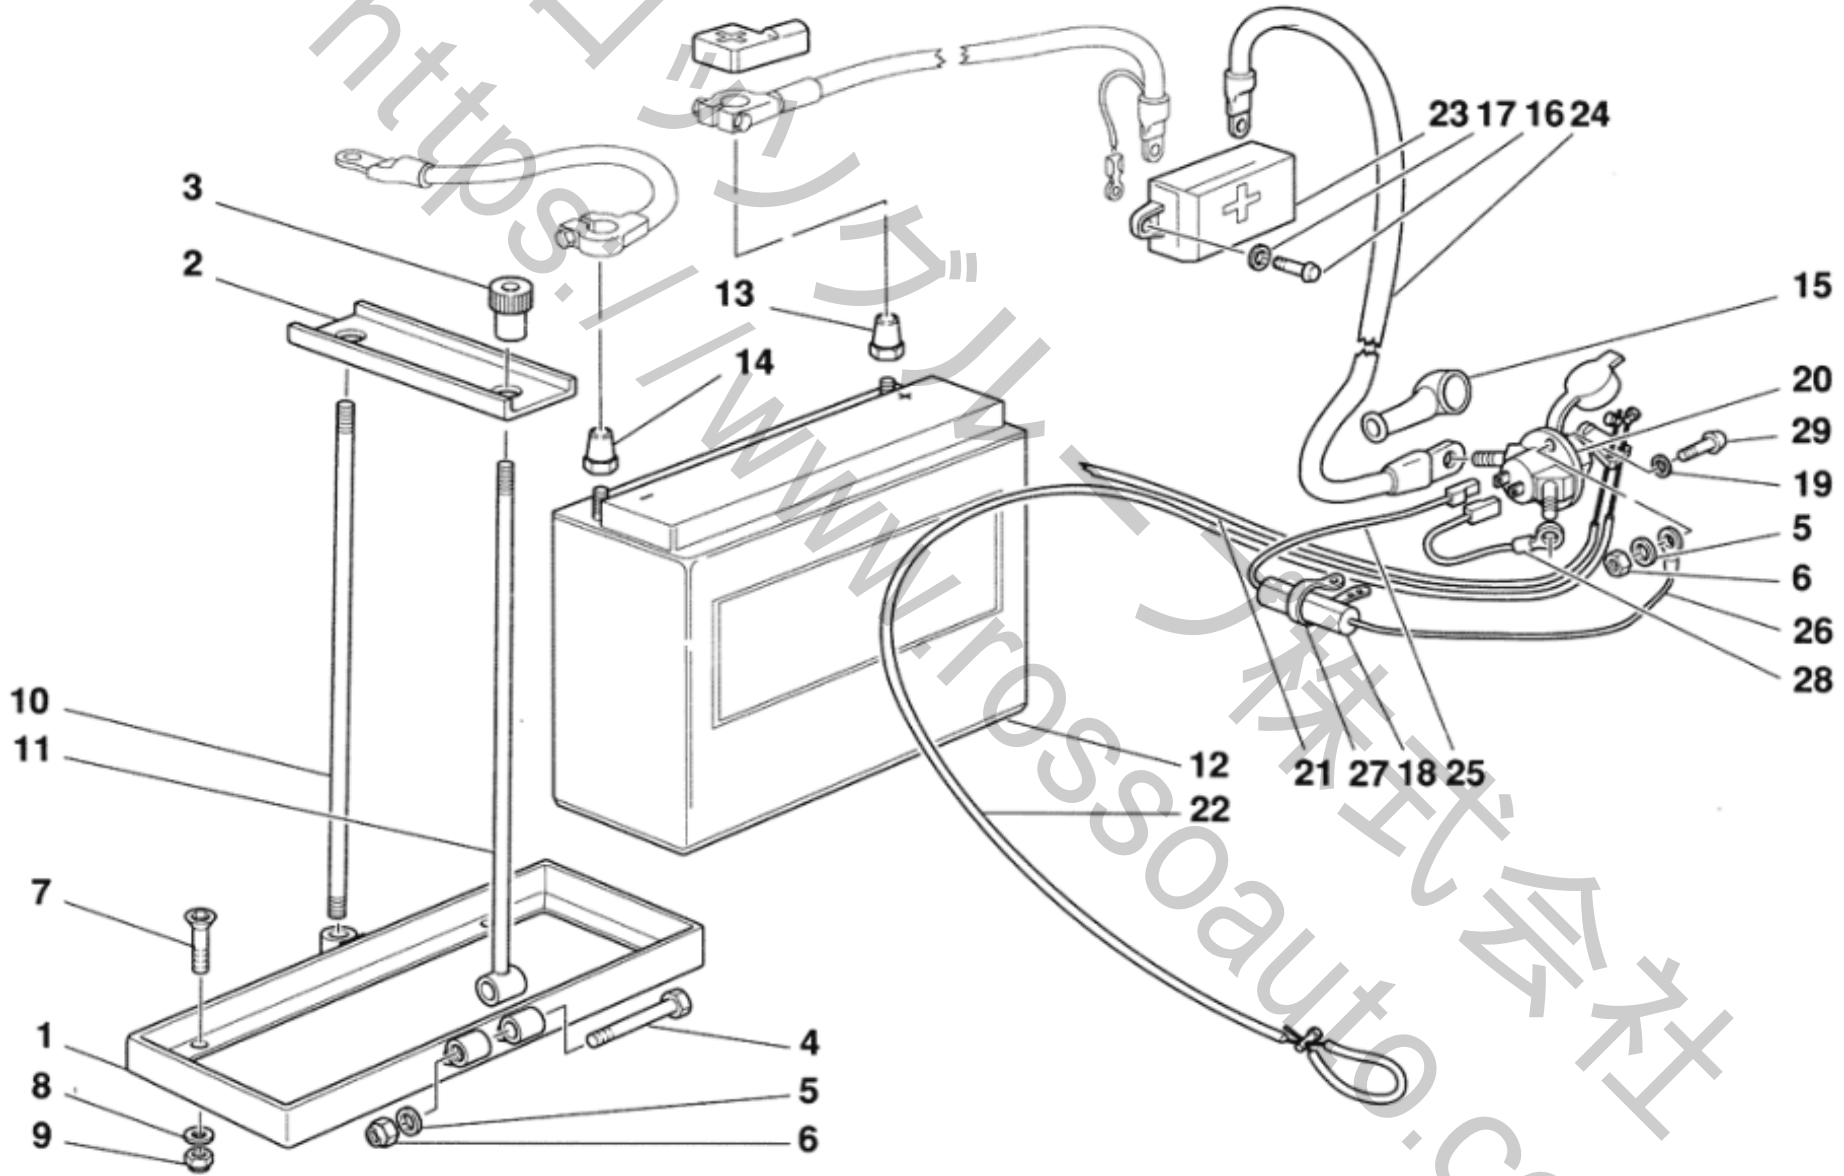

<005 Battery and Battery Disconnection Switch>

<005 Battery and Battery Disconnection Switch>

No.	Part No.	Name	Qty
0	147014	BATTERY DISCONNECTING SWITCH MOUNTING COMPLETE	1
0	169072	BATTERY SUPPORT KIT COMPLETE WITH CABLES AND FIXINGS	1
1	164738	FRAME	1
2	164750	UPPER BRACKET	1
3	146357	RING NUT	2
4	10903821	SCREW	1
5	14496424	WASHER	8
6	102741	NUT	1
7	14440734	SCREW	4
8	12637824	WASHER	4
9	12574115	NUT	4
10	163374	STUD BOLT	1
11	163373	STUD BOLT	1
12	164713	BATTERY	1
13	164751	POSITIVE PIN	1
14	164752	NEGATIVE PIN	1
15	124683	RUBBER GUARD	2
16	15783501	SCREW	2
17	14496324	WASHER	2
18		RESISTANCE	1
19	11197774	CONIC WASHER	2
20	145221	BATTERY DISCONN. SWITCH	1
21	147033	INSIDE CABLE	1
22	147493	OUTSIDE CABLE	1
23	170114	SUPPLIED TERMINAL BOX	1
24	145468	CABLE	2
25	147015	CABLE	1
26	147016	CABLE	1
27	10441390	CLAMP	1
28	147031	CABLE	1
29		SCREW	2