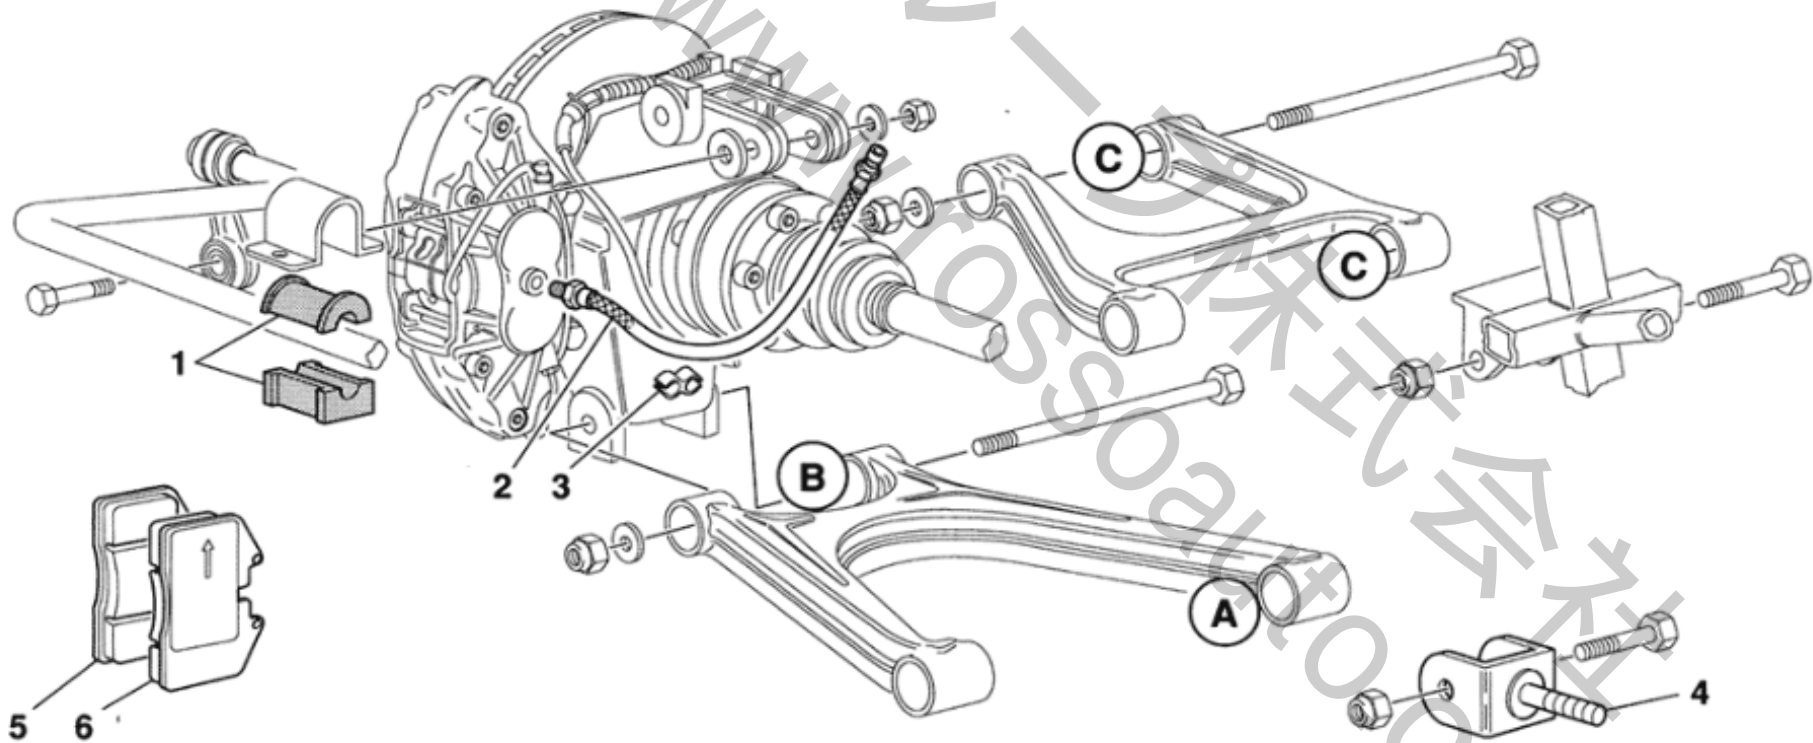

<010 Rear Suspension Pads and Brake Pipes>

<010 Rear Suspension Pads and Brake Pipes>

No.	Part No.	Name	Qty
0	70000796	BRAKE PADS KIT	2
1	153180	BUMPER	1
2	153217	BRAKE PIPE	2
3	124551	SPRING	4
4	157318	FORK	4
5	147782	R.H. FRONT AND REAR PADS	4
6	147783	L.H. FRONT AND REAR PADS	4
7	148651	THRUST WASHER	8
8	148730	SPACER	8
9	148729	DUST SEAL	16
10	101009	THRUST WASHER	16
11	101010	BUSH	16
12	100796	DOWEL	16
13	148600	OUTSIDE BUSH	8
14	148650	DUST SEAL	8
15	148678	THRUST WASHER	4
16	148607	THRUST WASHER	4
17	149746	THRUST WASHER	8
18	150379	SPACER	8
19	149563	OUTSIDE BUSH	8
20	148599	DUST SEAL	8
21	149564	THRUST WASHER	8