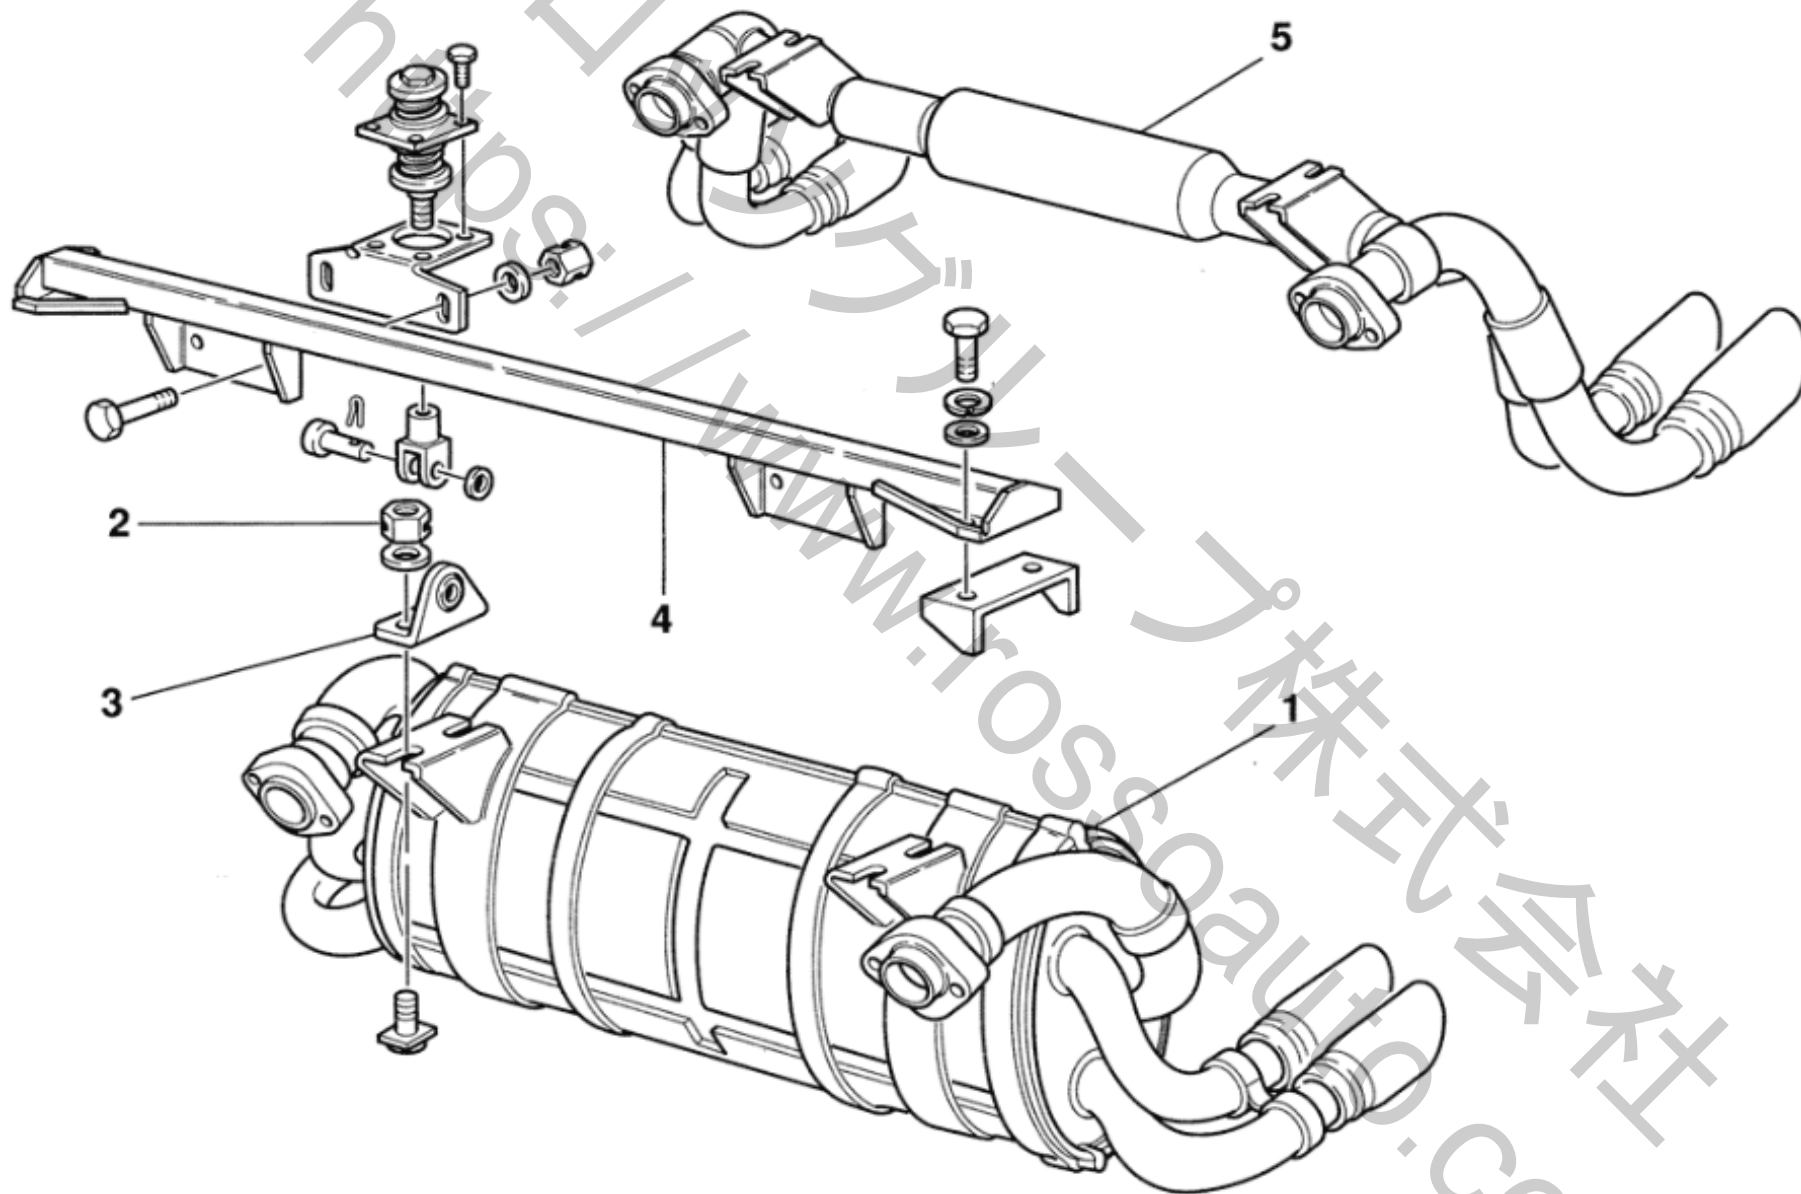

<007 Exhaust System>

<007 Exhaust System>

No.	Part No.	Name	Qty
1	156072	EXHAUST SILENCER	1
2		NUT	4
3		WASHER	4
4	156442	BRACKET	1
5	147773	SPECIAL EXHAUST SILENCER	1

<https://www.rossoauto.com> 株式会社