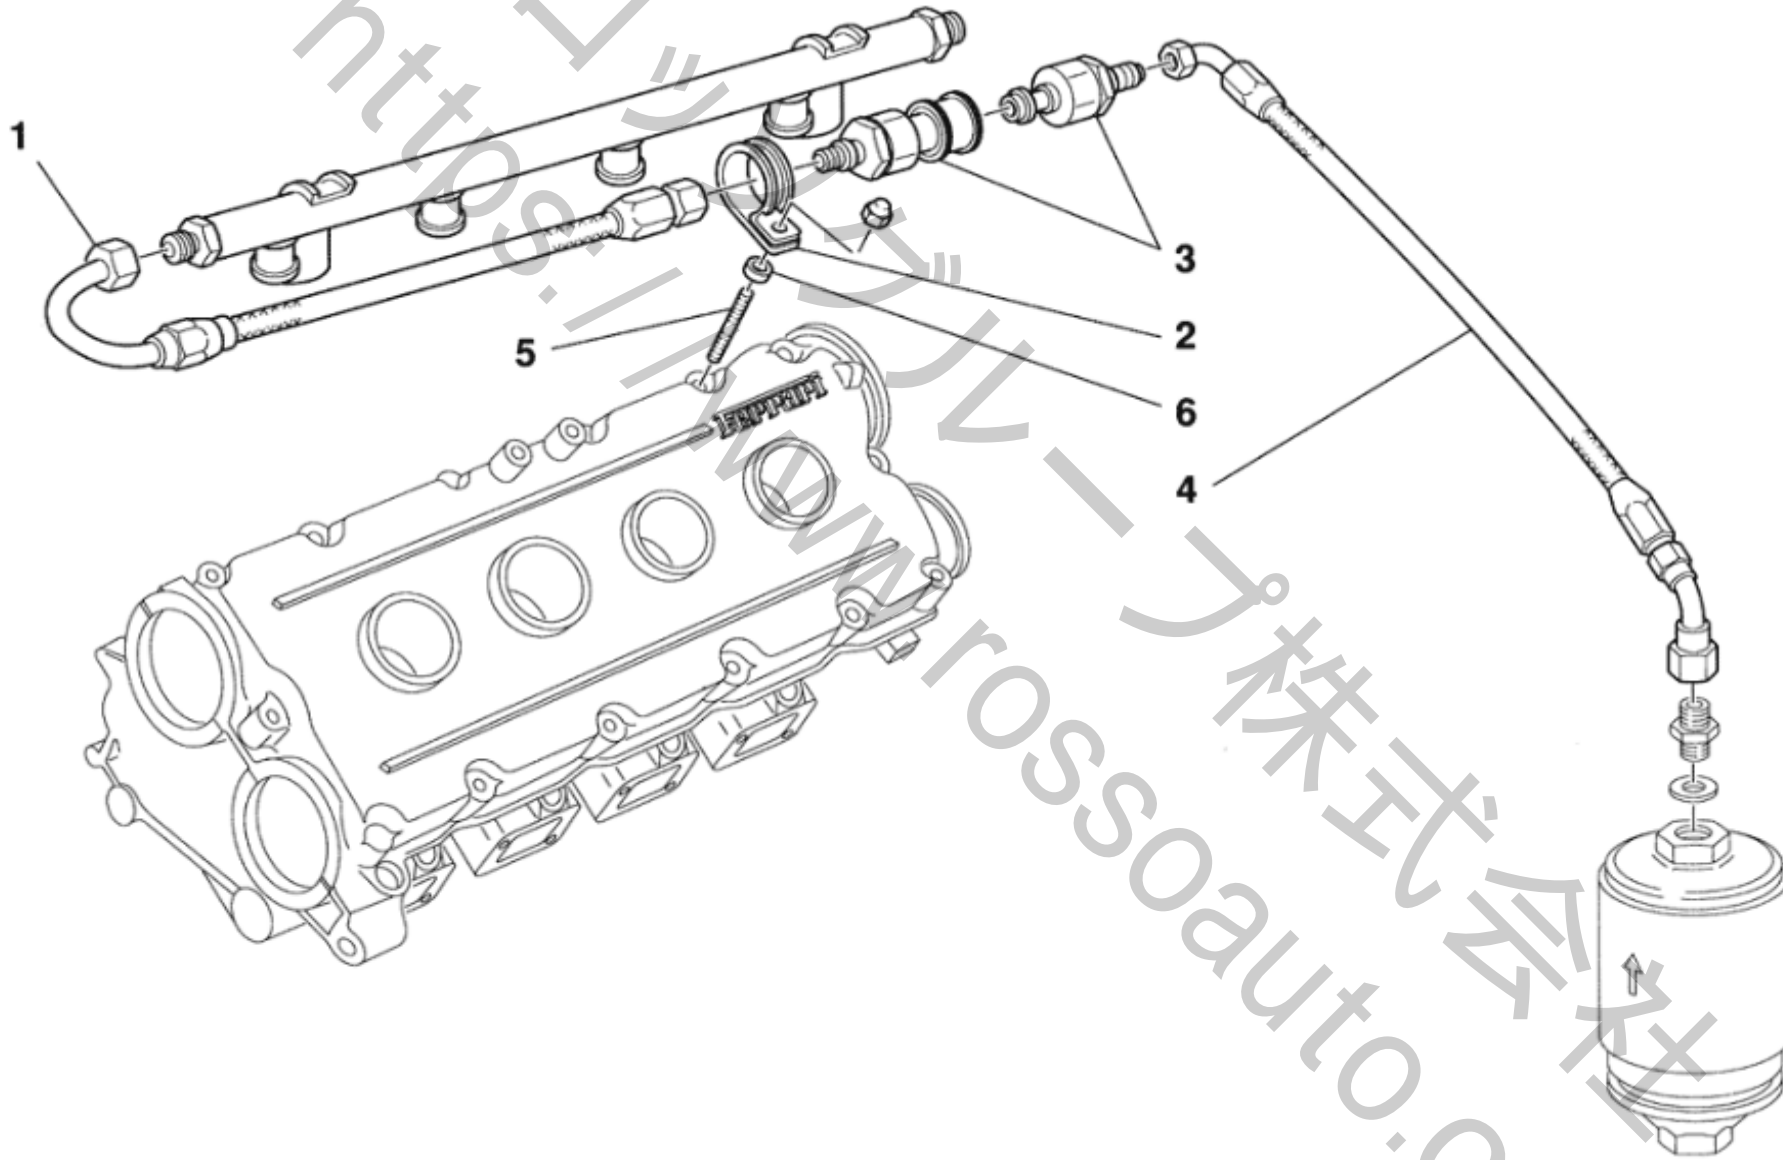

<006 Fuel Feed System>

株式会社rossoauto.com

<006 Fuel Feed System>

No.	Part No.	Name	Qty
0	159099	COMPLETE FUEL PUMP	1
1	153220	PIPE	1
2	141850	CLAMP	1
3	153218	VALVE	1
4	153219	PIPE	1
5	13541924	STUD BOLT	1
6	140085	SPACER	1

<https://www.rossoauto.com> 株式会社