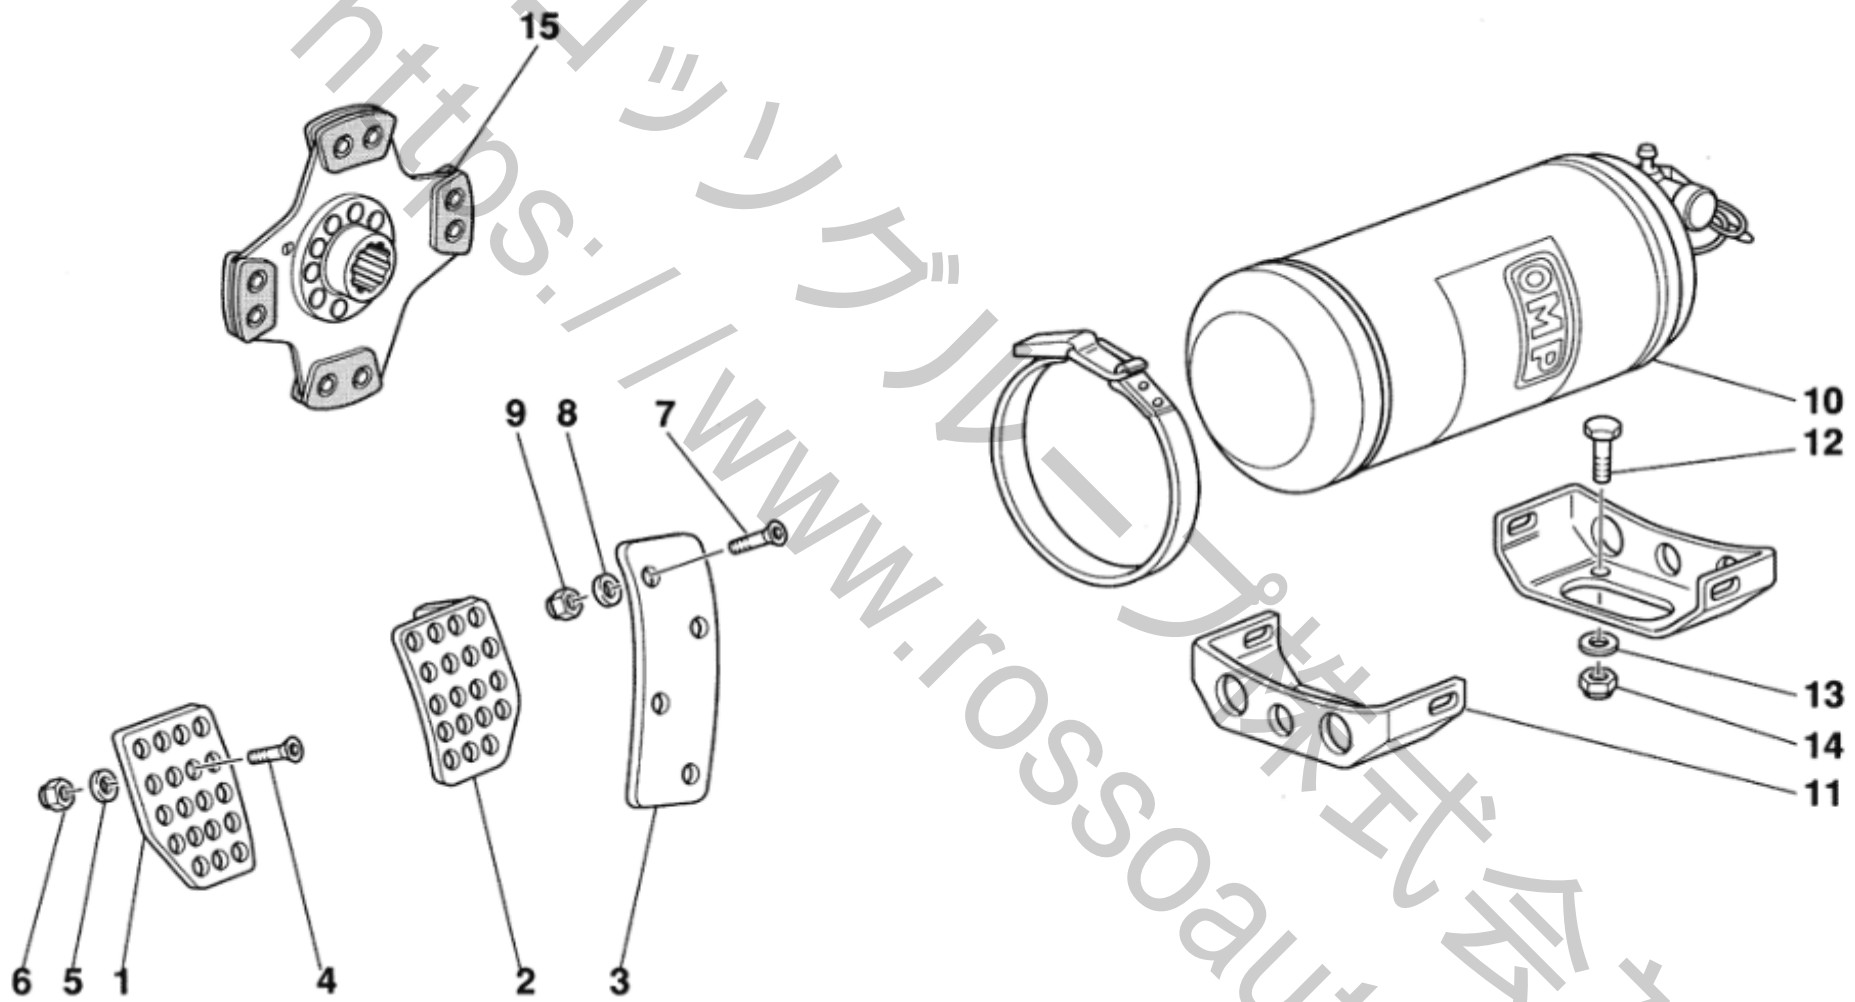

## <001 Seat Safety Belts and Seat>

No.	Part No.	Name	Qty
0	147553	INTERNAL BRACKET	1
0	148594	R.H. BRACKET	1
0	145247	SAFETY BELTS COMPLETE WITH PLATES AND FIXINGS	1
0	164777	SEAT FIXING KIT	1
1	158067	6-FIX. POINTS SAFETY BELT	1
1	148598	BELTS FIXING ASSEMBLY	1
2	147680	EYEBOLT	8
3	62966300	UPPER PLATE	2
4	147763	CENTRAL PLATE	1
5	147762	DRIVER EXTERNAL SIDE PLATE	1
5	147759	INTERNAL PLATE	2
5	147761	PASSENGER EXTERNAL SIDE PLATE	1
6	14306424	SCREW	2
7	11198074	WASHER	2
8	166888	SEAT	1
8	144991	SEAT	1
9	158085	L.H. THREAD GUIDE	1
9	147504	R.H. THREAD GUIDE	1
9	147503	THREAD GUIDE	2
10	148595	L.H. BRACKET	1
11	147652	EXTERNAL BRACKET	1
12	14306320	SCREW	2
13	11198074	WASHER	2
14	14441921	SCREW	4
15	16043424	SCREW	4
16	11198074	WASHER	4
17	147632	SPACER	4
18	16043424	FRONT SCREW	2
18	16043824	REAR SCREW	2
19	63285300	WASHER	8
20	148496	STEERING WHEEL	1

<002 Pedal Plates - Clutch Disc- Extinguisher>

<002 Pedal Plates - Clutch Disc- Extinguisher>

No.	Part No.	Name	Qty
0	145245	EXTINGUISHER KIT COMPLETE WITH SUPPORTS AND FITTINGS	1
1	128599	CLUTCH PEDAL PLATE	1
2	128608	BRAKE PEDAL PLATE	1
3	145246	ACCELERATOR PEDAL PLATE	1
4	14441420	SCREW	4
5	14496424	WASHER	4
6	102948	NUT	4
7	14440021	SCREW	4
8	12642601	WASHER	4
9	10721911	NUL	4
10	145245	EXTINGUISHER	1
11	147768	BRACKET	2
12	10902724	SCREW	4
13	14496424	WASHER	8
14	102741	NUT	4
15	159129	CLUTCH DISC	1