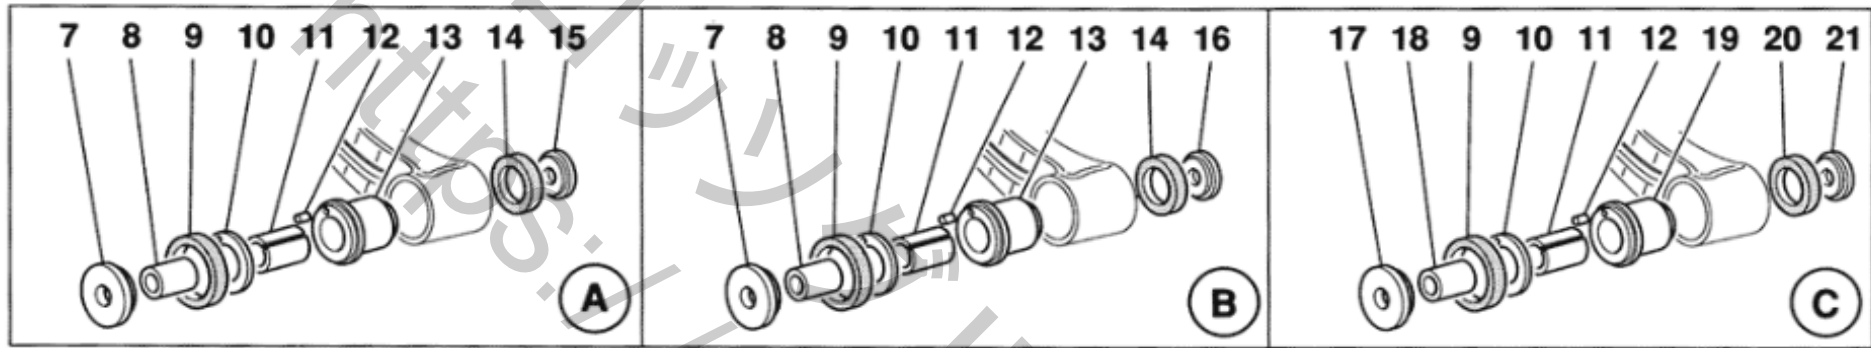

<010 Rear Suspension Pads and Brake Pipes>

<010 Rear Suspension Pads and Brake Pipes>

No.	Part No.	Name	Qty
0	70000796	BRAKE PADS KIT	2
1	153180	BUMPER	1
2	153217	BRAKE PIPE	2
3	124551	SPRING	4
4	157318	FORK	4
5	147782	R.H. FRONT AND REAR PADS	4
6	147783	L.H. FRONT AND REAR PADS	4
7	148651	THRUST WASHER	8
8	148730	SPACER	8
9	148729	DUST SEAL	16
10	101009	THRUST WASHER	16
11	101010	BUSH	16
12	100796	DOWEL	16
13	148600	OUTSIDE BUSH	8
14	148650	DUST SEAL	8
15	148678	THRUST WASHER	4
16	148607	THRUST WASHER	4
17	149746	THRUST WASHER	8
18	150379	SPACER	8
19	149563	OUTSIDE BUSH	8
20	148599	DUST SEAL	8
21	149564	THRUST WASHER	8