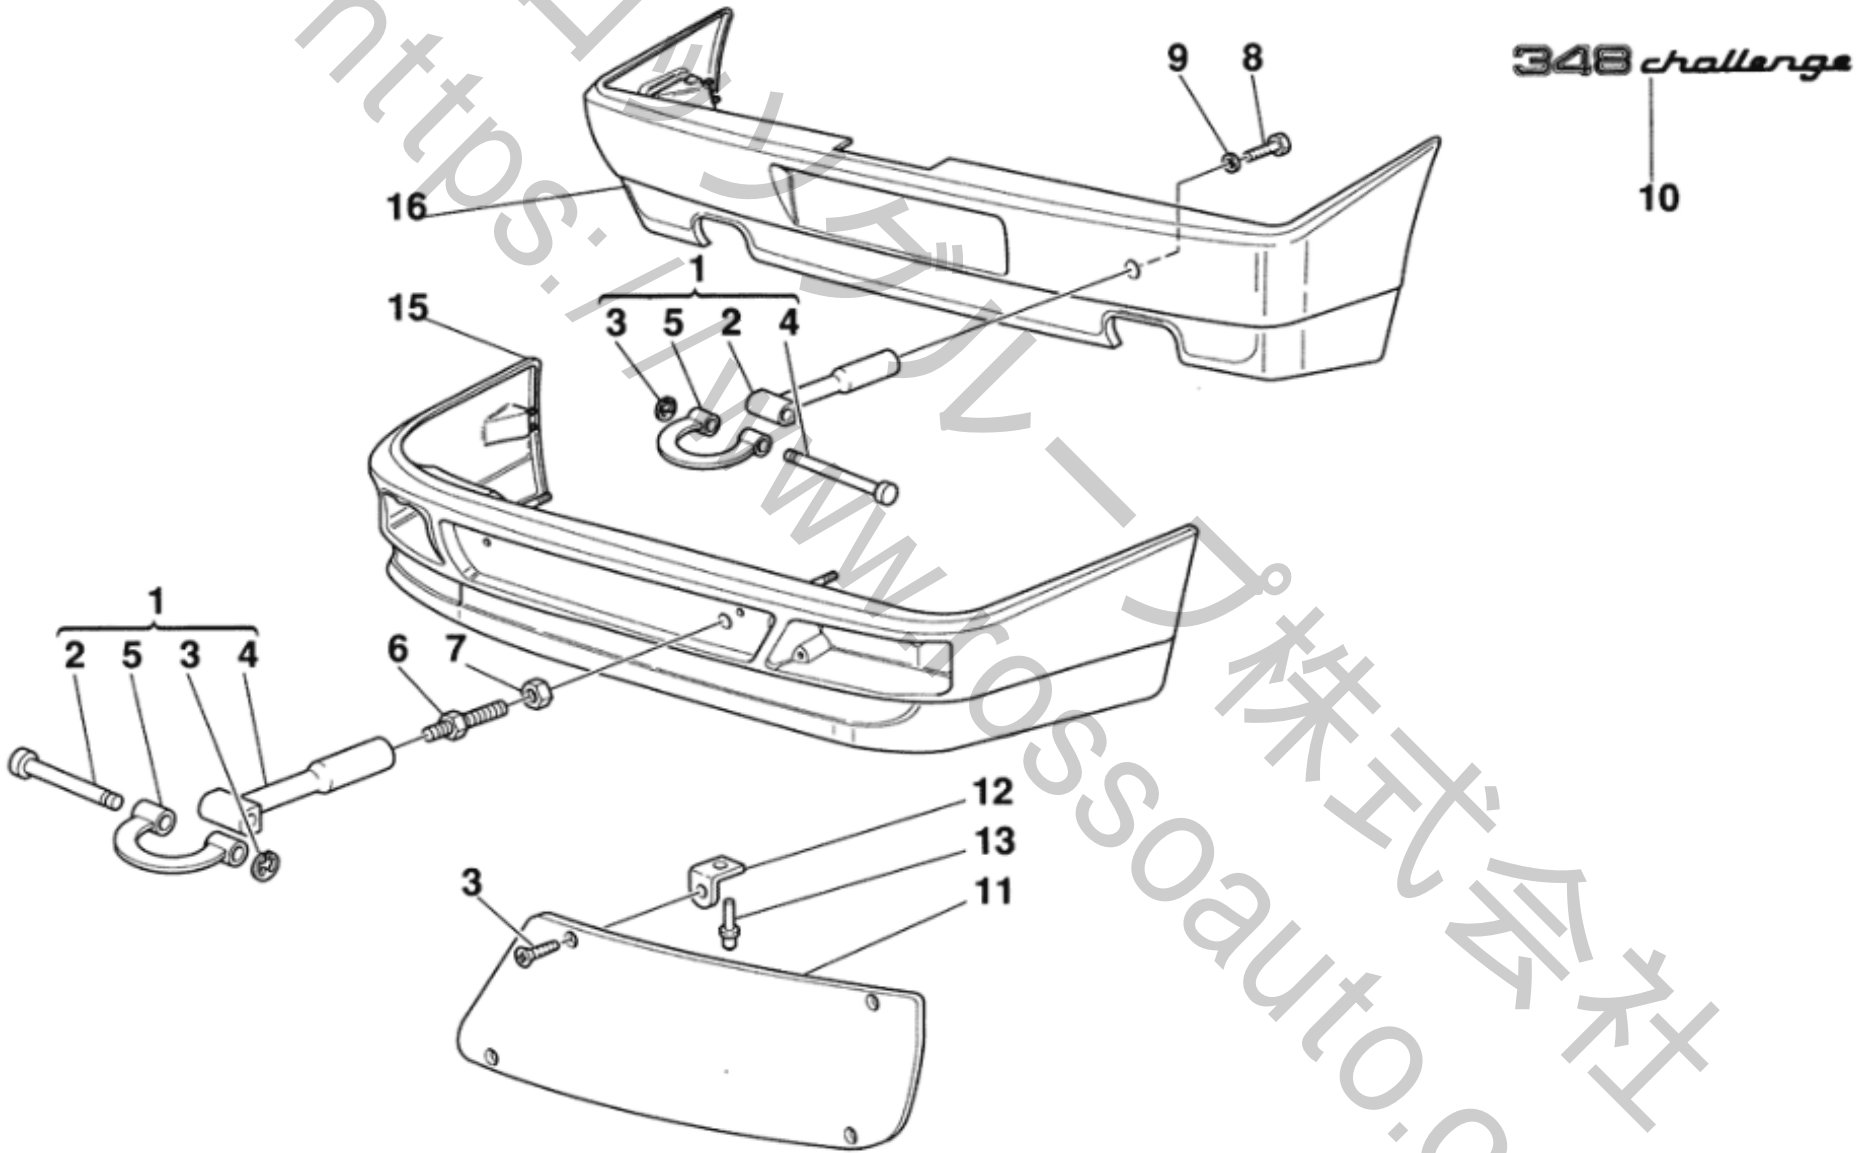

<004 Tow Hooks - Headlight Guards - Bumpers>

<004 Tow Hooks - Headlight Guards - Bumpers>

No.	Part No.	Name	Qty
1	164768	TOW HOOK ASSEMBLY	2
2	164774	PIN	2
3	11065776	SEGER RING	2
4	164769	EXTENSION	2
5	164770	RING	2
6	164775	ADAPTER	1
7	166992	NUT	1
8	14331224	SCREW	1
9	14499601	WASHER	1
10	62928600	348 CHALLENGE BADGE	1
11	62972000	L.H. GLASS WITH FIXINGS	1
11	62971900	R.H. GLASS WITH FIXINGS	1
12	147499	BRACKET	8
13	14641593	RIVET	8
14	15914977	SCREW	8
15	63975110	LIGHTING FRONT BUMPER	1
16	63975210	LIGHTING REAR BUMPER	1