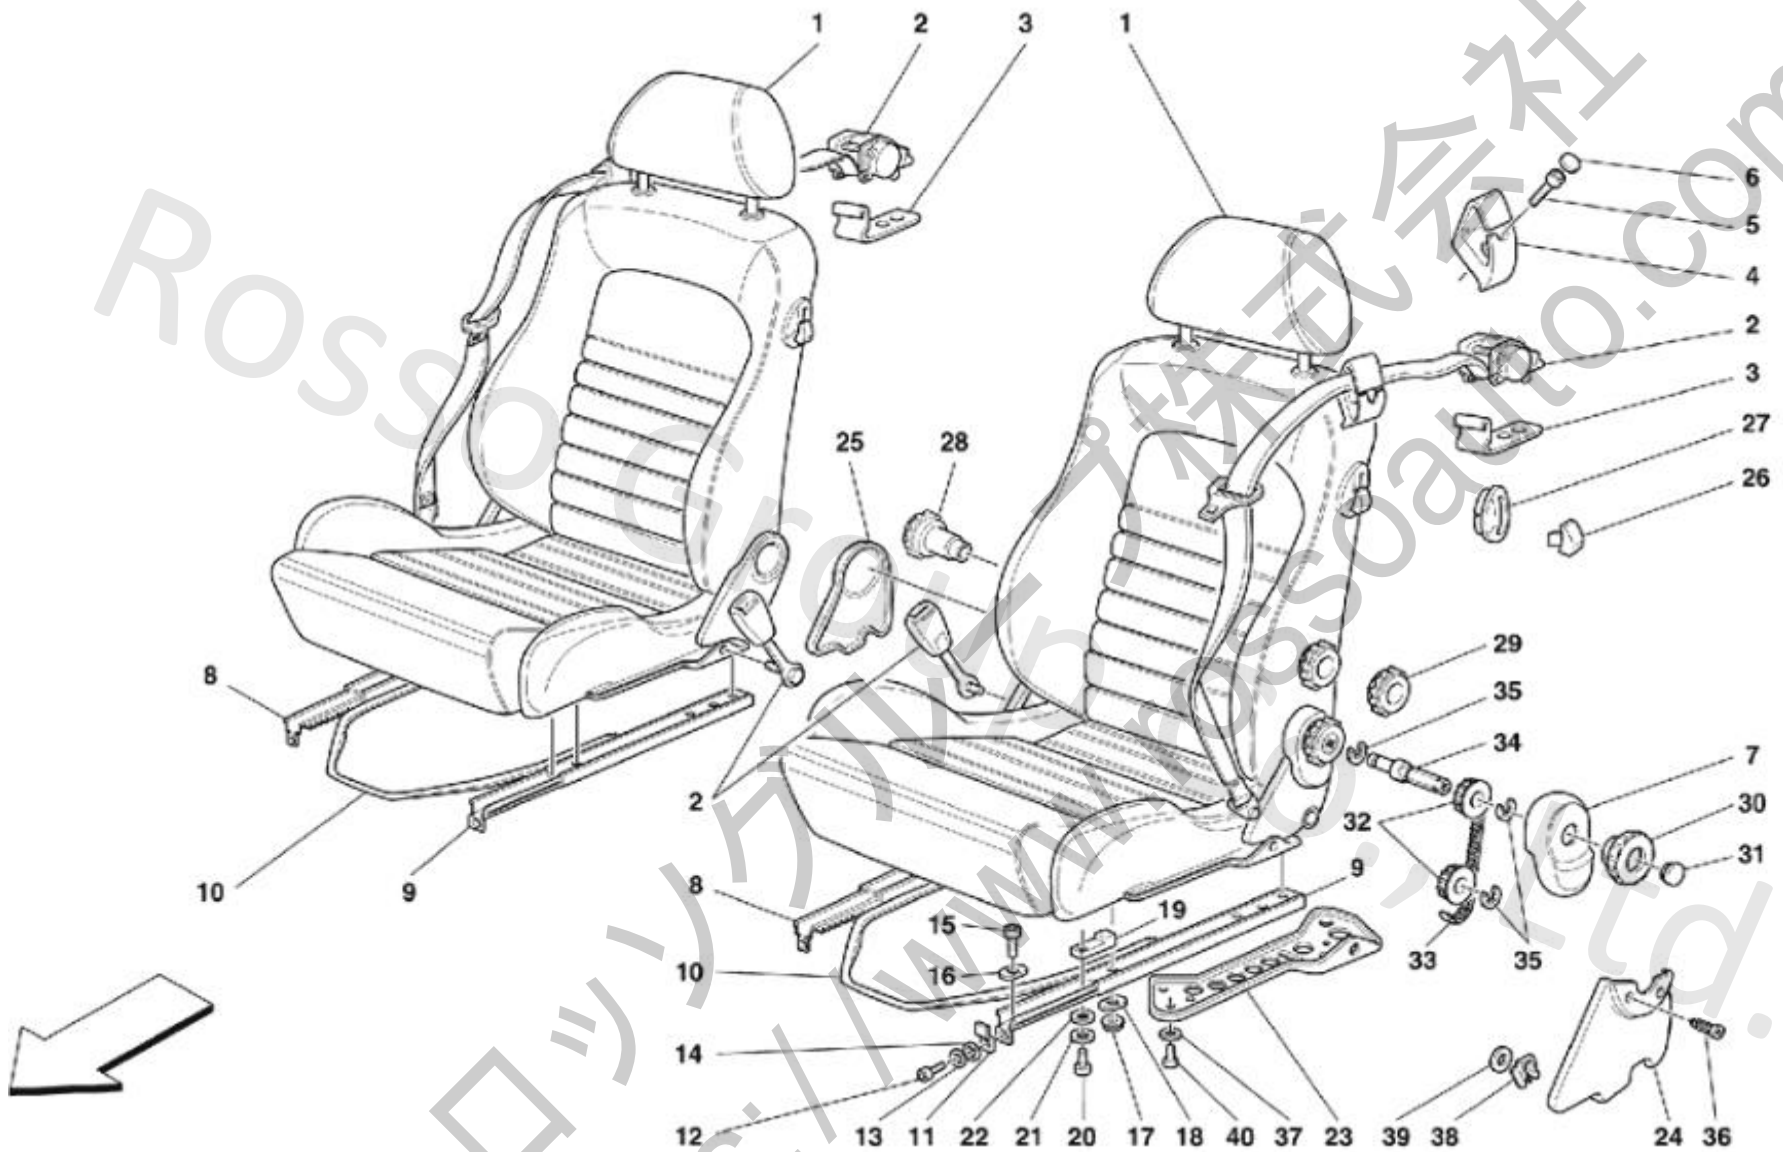

128 Seat-Comfort -NotforSpider

128 Seat-Comfort -NotforSpider

No.	Part No.	Name	Qty
0	643409..	CALF-REST LINING	2
0	643195..	COMPLETE L.H. SEAT	1
0	644285..	COMPLETE L.H. SEAT	1
0	644284..	COMPLETE R.H. SEAT	1
0	643194..	COMPLETE R.H. SEAT	1
0	643401..	CUSHION CENTRAL	2
0	643403..	CUSHION CENTRAL LINING	2
0	643407..	CUSHION L.H. LATERAL LINING	2
0	643405..	CUSHION R.H. LATERAL LINING	2
0	643398..	L.H. SEAT BACK CENTRAL	1
0	643397..	L.H. SEAT BACK PERIPHERAL LINING	1
0	644293..	L.H. SEAT BACK PERIPHERAL LINING	1
0	643456..	R.H. SEAT BACK CENTRAL	1
0	643455..	R.H. SEAT BACK PERIPHERAL LINING	1
0	644289..	R.H. SEAT BACK PERIPHERAL LINING	1
0	643400..	SEAT BACK CENTRAL LINING	2
1	643413..	HEAD REST UPHOLSTERY	2
1	643410..	UPHOLSTERED HEAD-REST	2
2	64928200	SAFETY BELTS ASSEMBLY	1
2	64678500	SAFETY BELTS ASSEMBLY	1
3	63377800	BELT TIGHTENING BRACKET	2
4	64331600	COMPLETE BELT-SLIDING	2
5	64348200	SCREW	2
6	64341400	PLUG FOR SCREW	1
7	643417..	L.H. TRANSMISSION COVER	1
7	643458..	R.H. TRANSMISSION COVER	1
8	64339300	R.H. GUIDE	2
9	64339400	L.H. GUIDE	2
10	64339500	GUIDE CONTROL FORK	2
11	62844500	SMALL PLATE	4
12	40294308	SCREW	4
13	12601374	WASHER	4
14	14496578	WASHER	4
15	40294308	SCREW	4
16	63395300	ELASTIC PLATE	4
17	133215	NUT	8
18	63395300	ELASTIC PLATE	8
19	63698000	STOP BRACKET	4