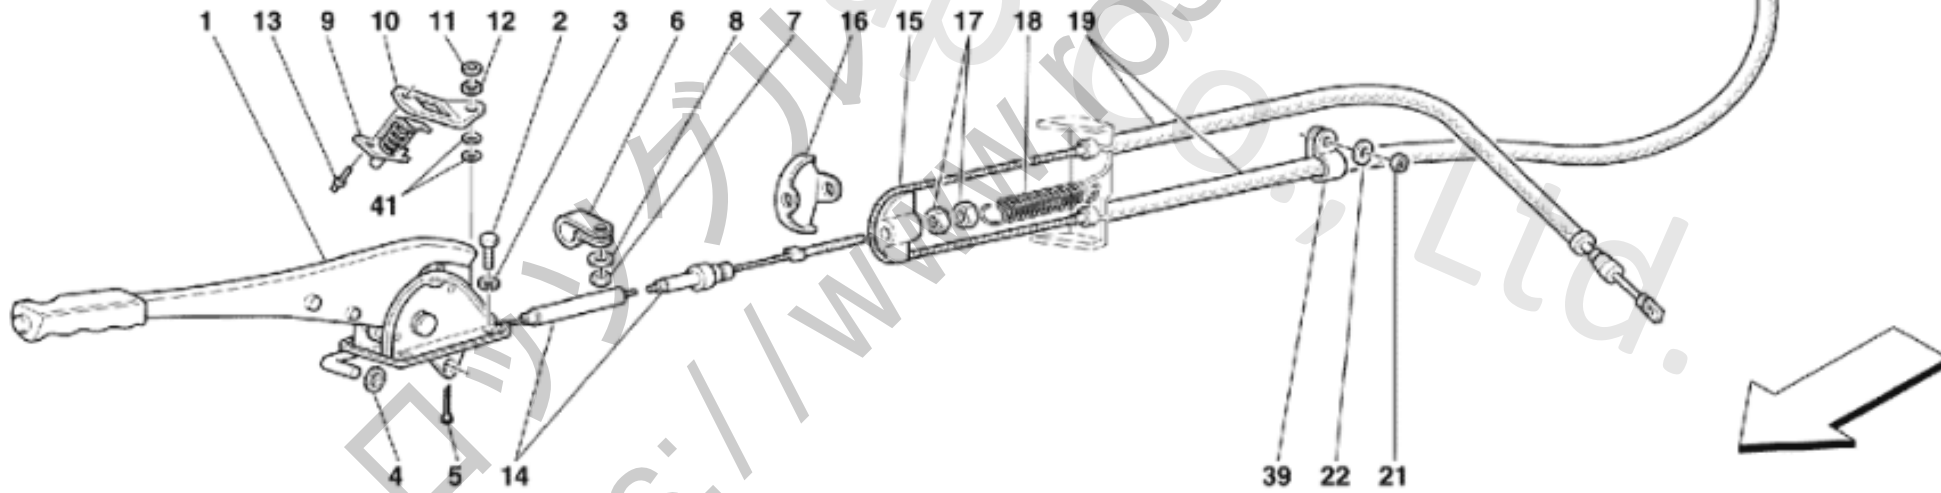

044 Hand-Brake Control

Vale fino vett. Ass. Nr. 30750
Valid till car Ass. Nr. 30750

044 Hand-Brake Control

No.	Part No.	Name	Qty
1	154095	HAND BRAKE LEVER	1
1	626854..	LEATHER UPHOLSTERY	1
2	10902124	SCREW	4
3	127494	WASHER	4
4	10519624	WASHER	1
5	10796401	SPLIT PIN	1
6	10418501	BRACKET	1
7	102741	NUT	1
8	10519424	WASHER	1
9	169292	SWITCH	1
10	169291	BRACKET	1
11	15896470	NUT	1
12	12605274	WASHER	1
13	50084409	RIVET	1
14	141219	BRAKE CONTROL FRONT CABLE	1
15	118552	ANCHORAGE FOR REAR CABLE	1
16	118553	HAND BRAKE CABLE RETAINING PLATE	1
17	16102314	NUT	2
18	104895	SPRING	1
19	141220	BRAKE CONTROL REAR CABLE	1
20	10441490	BRACKET WITH SHEATH	1
21	102741	NUT	7
22	10519424	WASHER	7
23	143938	STOP LIMIT FOR HAND BRAKE SHEATH	2
24	156916	BRAKE SHOES FIXING SCREW	2
25	156915	BRAKE SHOES FIXING SCREW	2
26	101277	SPRING	4
27	12625224	WASHER	4
28	101276	RETURN SPRING FOR BRAKE	4
29	101285	SCREW	2
30	101286	ADJUSTMENT SCREW NUT	2
31	101279	SCREW SEAT	2
32	101280	INNER CONTROL LEVER	2
33	101281	OUTER CONTROL LEVER	2
34	105270	FORK	2
35	142861	HUB HOLDER SMALL BLOCK	2
36	142856	SCREW	4
37	101283	JOINT PIN	2

044 Hand-Brake Control

38	101282	FIXING FORK TO INNER LEVER PIN	2
39	10418501	BRACKET	6
40	170701	COMPLETE BRAKE SHOE	4
41	63622400	WASHER	2
42	13539224	STUD	4
43	14058319	NUT	4
44	12637824	WASHER	4
45	177625	BRAKE SHOE SPRING	4