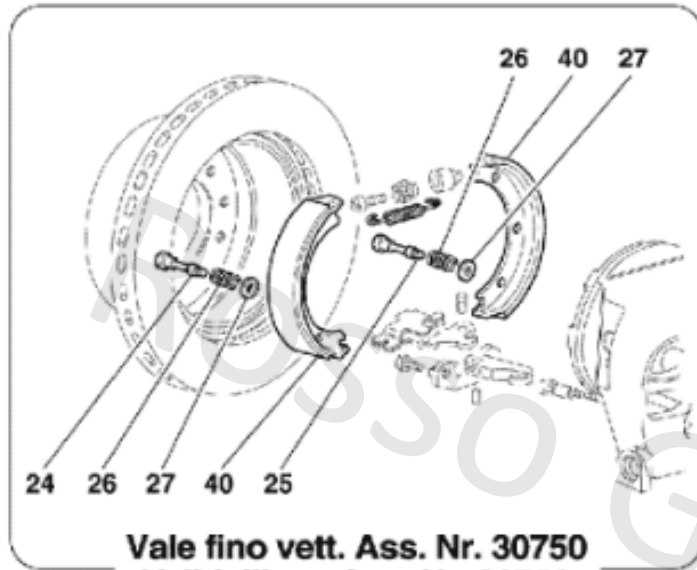

044 Hand-Brake Control

Vale fino vett. Ass. Nr. 30750
Valid till car Ass. Nr. 30750

044 Hand-Brake Control

No.	Part No.	Name	Qty
1	154095	HAND BRAKE LEVER	1
1	626854..	LEATHER UPHOLSTERY	1
2	10902124	SCREW	4
3	127494	WASHER	4
4	10519624	WASHER	1
5	10796401	SPLIT PIN	1
6	10418501	BRACKET	1
7	102741	NUT	1
8	10519424	WASHER	1
9	169292	SWITCH	1
10	169291	BRACKET	1
11	15896470	NUT	1
12	12605274	WASHER	1
13	50084409	RIVET	1
14	141219	BRAKE CONTROL FRONT CABLE	1
15	118552	ANCHORAGE FOR REAR CABLE	1
16	118553	HAND BRAKE CABLE RETAINING PLATE	1
17	16102314	NUT	2
18	104895	SPRING	1
19	141220	BRAKE CONTROL REAR CABLE	1
20	10441490	BRACKET WITH SHEATH	1
21	102741	NUT	7
22	10519424	WASHER	7
23	143938	STOP LIMIT FOR HAND BRAKE SHEATH	2
24	156916	BRAKE SHOES FIXING SCREW	2
25	156915	BRAKE SHOES FIXING SCREW	2
26	101277	SPRING	4
27	12625224	WASHER	4
28	101276	RETURN SPRING FOR BRAKE	4
29	101285	SCREW	2
30	101286	ADJUSTMENT SCREW NUT	2
31	101279	SCREW SEAT	2
32	101280	INNER CONTROL LEVER	2
33	101281	OUTER CONTROL LEVER	2
34	105270	FORK	2
35	142861	HUB HOLDER SMALL BLOCK	2
36	142856	SCREW	4
37	101283	JOINT PIN	2

044 Hand-Brake Control

38	101282	FIXING FORK TO INNER LEVER PIN	2
39	10418501	BRACKET	6
40	170701	COMPLETE BRAKE SHOE	4
41	63622400	WASHER	2
42	13539224	STUD	4
43	14058319	NUT	4
44	12637824	WASHER	4
45	177625	BRAKE SHOE SPRING	4