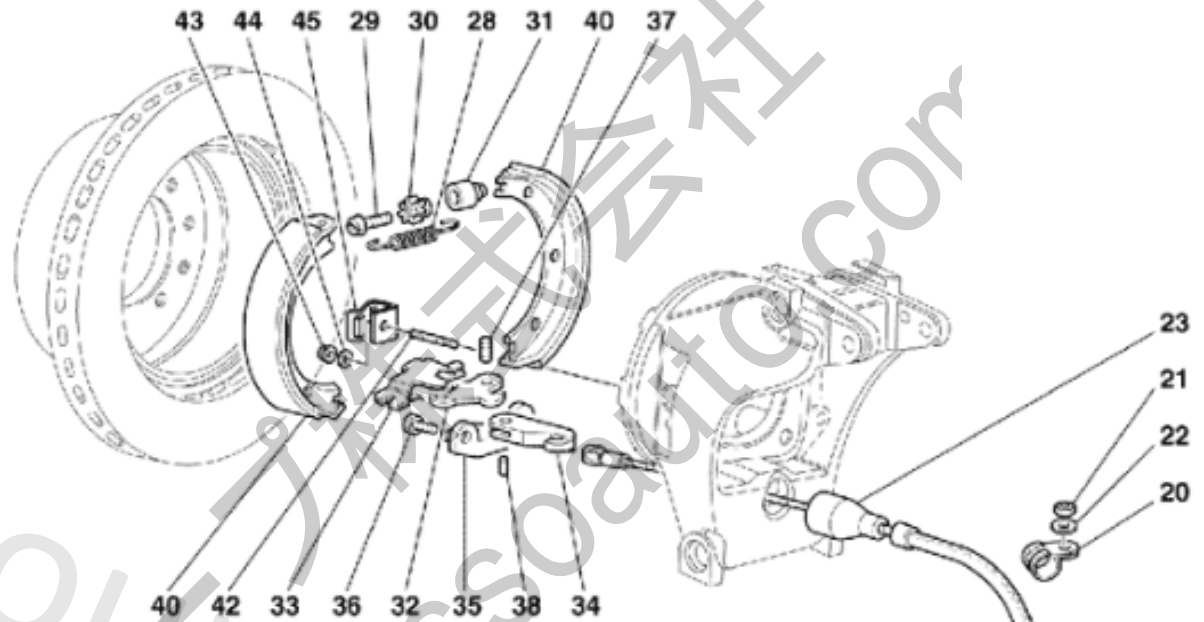

044 Hand-Brake Control

Vale fino vett. Ass. Nr. 30750
Valid till car Ass. Nr. 30750

044 Hand-Brake Control

No.	Part No.	Name	Qty
1	154095	HAND BRAKE LEVER	1
1	626854..	LEATHER UPHOLSTERY	1
2	10902124	SCREW	4
3	127494	WASHER	4
4	10519624	WASHER	1
5	10796401	SPLIT PIN	1
6	10418501	BRACKET	1
7	102741	NUT	1
8	10519424	WASHER	1
9	169292	SWITCH	1
10	169291	BRACKET	1
11	15896470	NUT	1
12	12605274	WASHER	1
13	50084409	RIVET	1
14	141219	BRAKE CONTROL FRONT CABLE	1
15	118552	ANCHORAGE FOR REAR CABLE	1
16	118553	HAND BRAKE CABLE RETAINING PLATE	1
17	16102314	NUT	2
18	104895	SPRING	1
19	141220	BRAKE CONTROL REAR CABLE	1
20	10441490	BRACKET WITH SHEATH	1
21	102741	NUT	7
22	10519424	WASHER	7
23	143938	STOP LIMIT FOR HAND BRAKE SHEATH	2
24	156916	BRAKE SHOES FIXING SCREW	2
25	156915	BRAKE SHOES FIXING SCREW	2
26	101277	SPRING	4
27	12625224	WASHER	4
28	101276	RETURN SPRING FOR BRAKE	4
29	101285	SCREW	2
30	101286	ADJUSTMENT SCREW NUT	2
31	101279	SCREW SEAT	2
32	101280	INNER CONTROL LEVER	2
33	101281	OUTER CONTROL LEVER	2
34	105270	FORK	2
35	142861	HUB HOLDER SMALL BLOCK	2
36	142856	SCREW	4
37	101283	JOINT PIN	2

044 Hand-Brake Control

38	101282	FIXING FORK TO INNER LEVER PIN	2
39	10418501	BRACKET	6
40	170701	COMPLETE BRAKE SHOE	4
41	63622400	WASHER	2
42	13539224	STUD	4
43	14058319	NUT	4
44	12637824	WASHER	4
45	177625	BRAKE SHOE SPRING	4