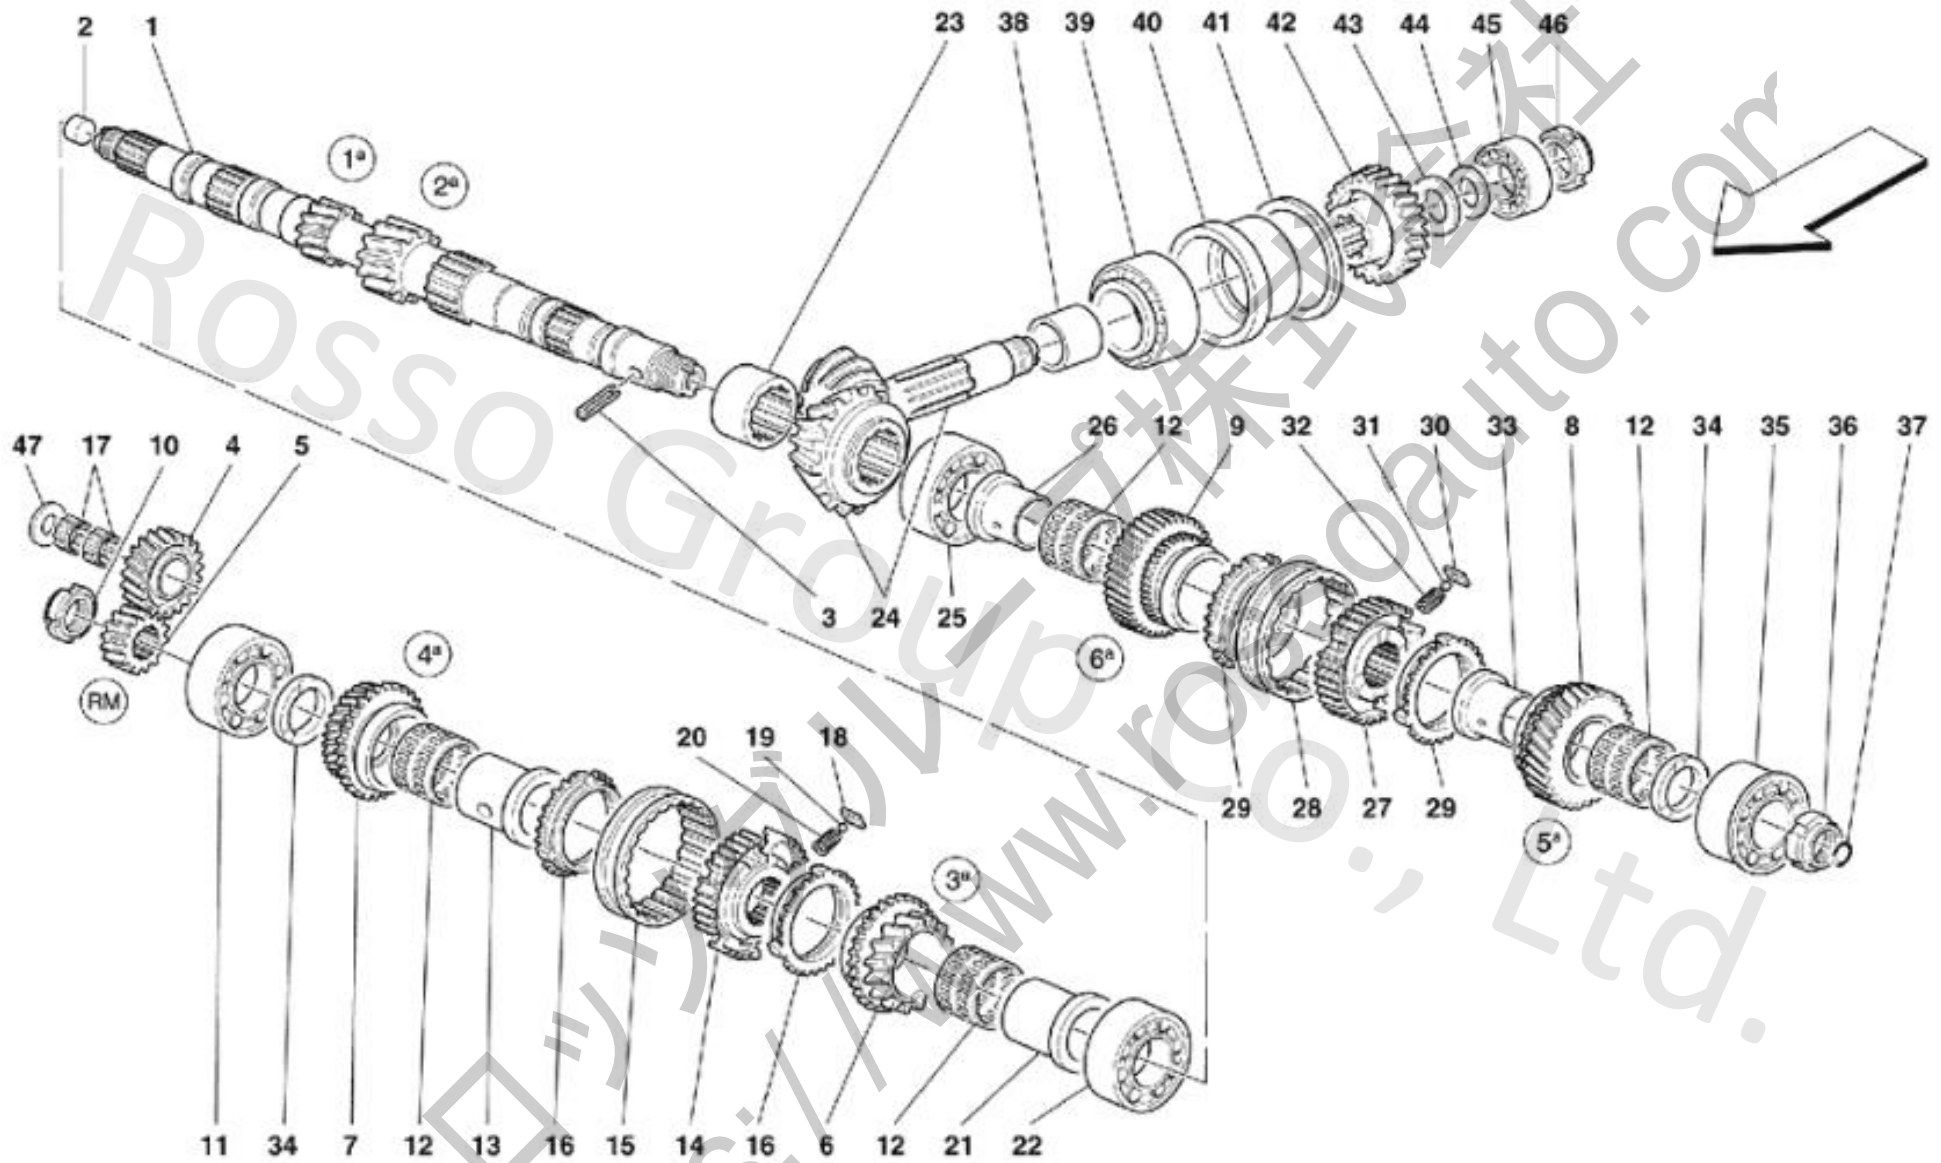

032 Main Shaft Gears

032 Main Shaft Gears

No.	Part No.	Name	Qty
0	70000830	PINION COMPLETE KIT FOR 3RD GEAR	1
0	70000831	PINION COMPLETE KIT FOR 4TH GEAR	1
0	70000832	PINION COMPLETE KIT FOR 5TH GEAR	1
0	70000838	PINION COMPLETE KIT FOR 6TH GEAR	1
0	70000873	PINION COMPLETE KIT FOR MAIN SHAFT/1ST GEAR AND 2ND GEAR	1
0	70000828	PINION COMPLETE KIT FOR MAIN SHAFT/1ST GEAR AND 2ND GEAR	1
0	70000846	PINION COMPLETE KIT FOR NEUTRAL/REVERSE	1
1	156925	MAIN SHAFT FOR GEAR LEVER	1
2	14328401	PLUG	1
3	14601470	FLEXIBLE PIN	1
4	160942	IDLE GEAR FOR NEUTRAL/REVERSE	1
5	155644	RM DRIVING GEAR	1
6	157260	PINION FOR 3RD GEAR	1
7	155657	PINION FOR 4TH GEAR	1
8	155658	PINION FOR 5TH GEAR	1
9	155659	PINION FOR 6TH GEAR	1
10	125480	RING NUT	1
11	157179	BEARING	1
12	107525	ROLLER CAGE	4
13	151576	BUSHING	1
14	161015	SYNCHRONIZER BODY	1
15	152198	SLEEVE FOR SYNCHRONIZER	1
16	155155	SYNCHRONIZER RING	2
17	104734	ROLLER CAGE	2
18	152195	PAD FOR SYNCHRONIZER	3
19	152197	BALL	3
20	161016	SPRING FOR SYNCHRONIZER	3
21	152914	BUSHING	1
22	157177	BEARING	1
23	138694	SPACER	1
24	168047	COMPLETE BEVEL SET	1
25	157178	BEARING	1
26	152386	BUSHING	1
27	152207	SYNCHRONIZER BODY	1
28	152206	SLEEVE FOR SYNCHRONIZER	1
29	152209	SYNCHRONIZER RING	2
30	152195	PAD FOR SYNCHRONIZER	3
31	152197	BALL	3
32	152196	SPRING FOR SYNCHRONIZER	3
33	151576	BUSHING	1
34	149365	SPACER MM. 3,4	2
34	149366	SPACER MM. 3,5	2
34	149367	SPACER MM. 3,6	2
34	149368	SPACER MM. 3,7	2
34	149369	SPACER MM. 3,8	2